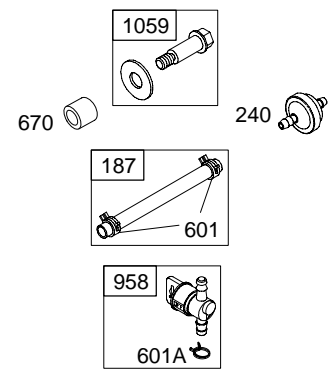

Illustrations cover a range of engines. Parts shown without corresponding text may not be used on your specific engine.
2143-4 Assemblies include all parts shown in frames. 04/15/2004