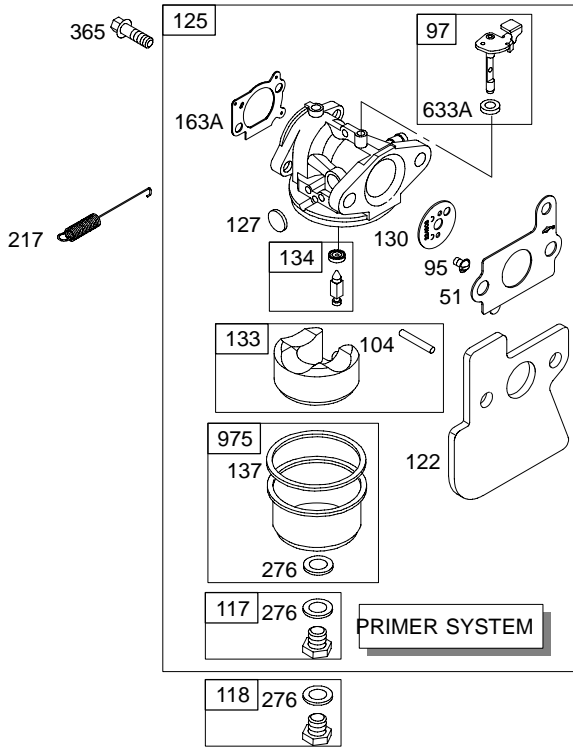

Illustrations cover a range of engines. Parts shown without corresponding text may not be used on your specific engine.
2143-4 Assemblies include all parts shown in frames. 04/15/2004