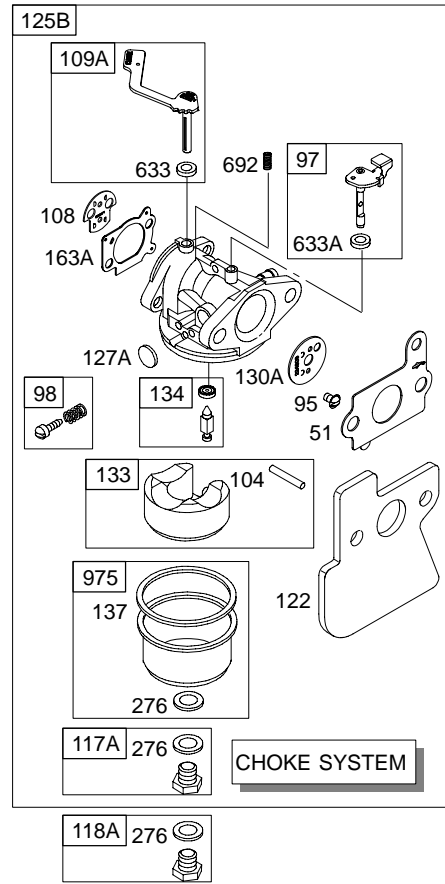

Illustrations cover a range of engines. Parts shown without corresponding text may not be used on your specific engine.
2143-4 Assemblies include all parts shown in frames. 04/15/2004