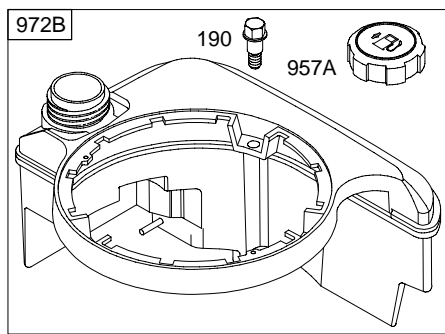

Illustrations cover a range of engines. Parts shown without corresponding text may not be used on your specific engine.
2143-4 Assemblies include all parts shown in frames. 04/15/2004