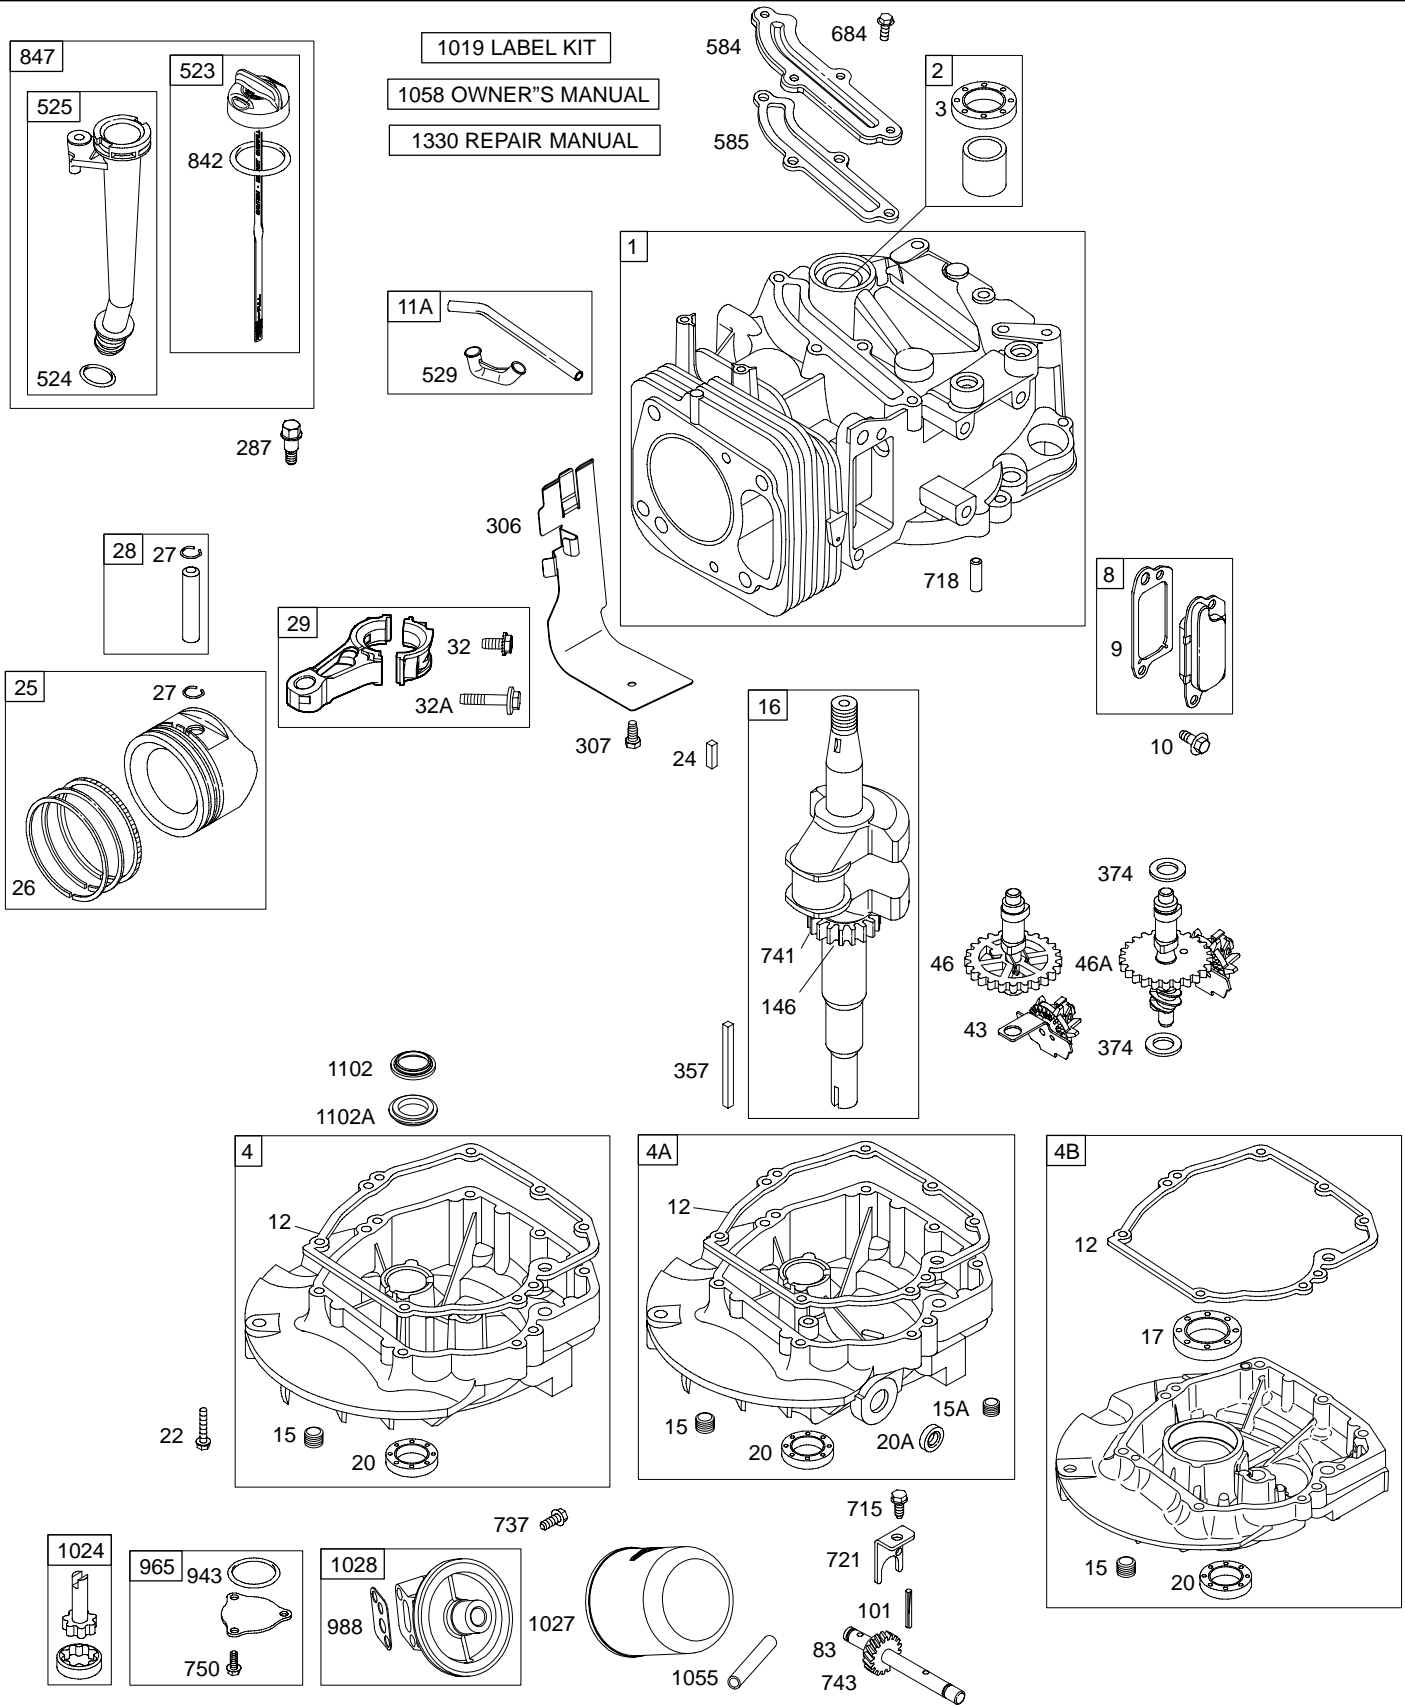

121600

Illustrations cover a range of engines. Parts shown without corresponding text may not be used on your specific engine.
2143-2 Assemblies include all parts shown in frames. 04/15/2004