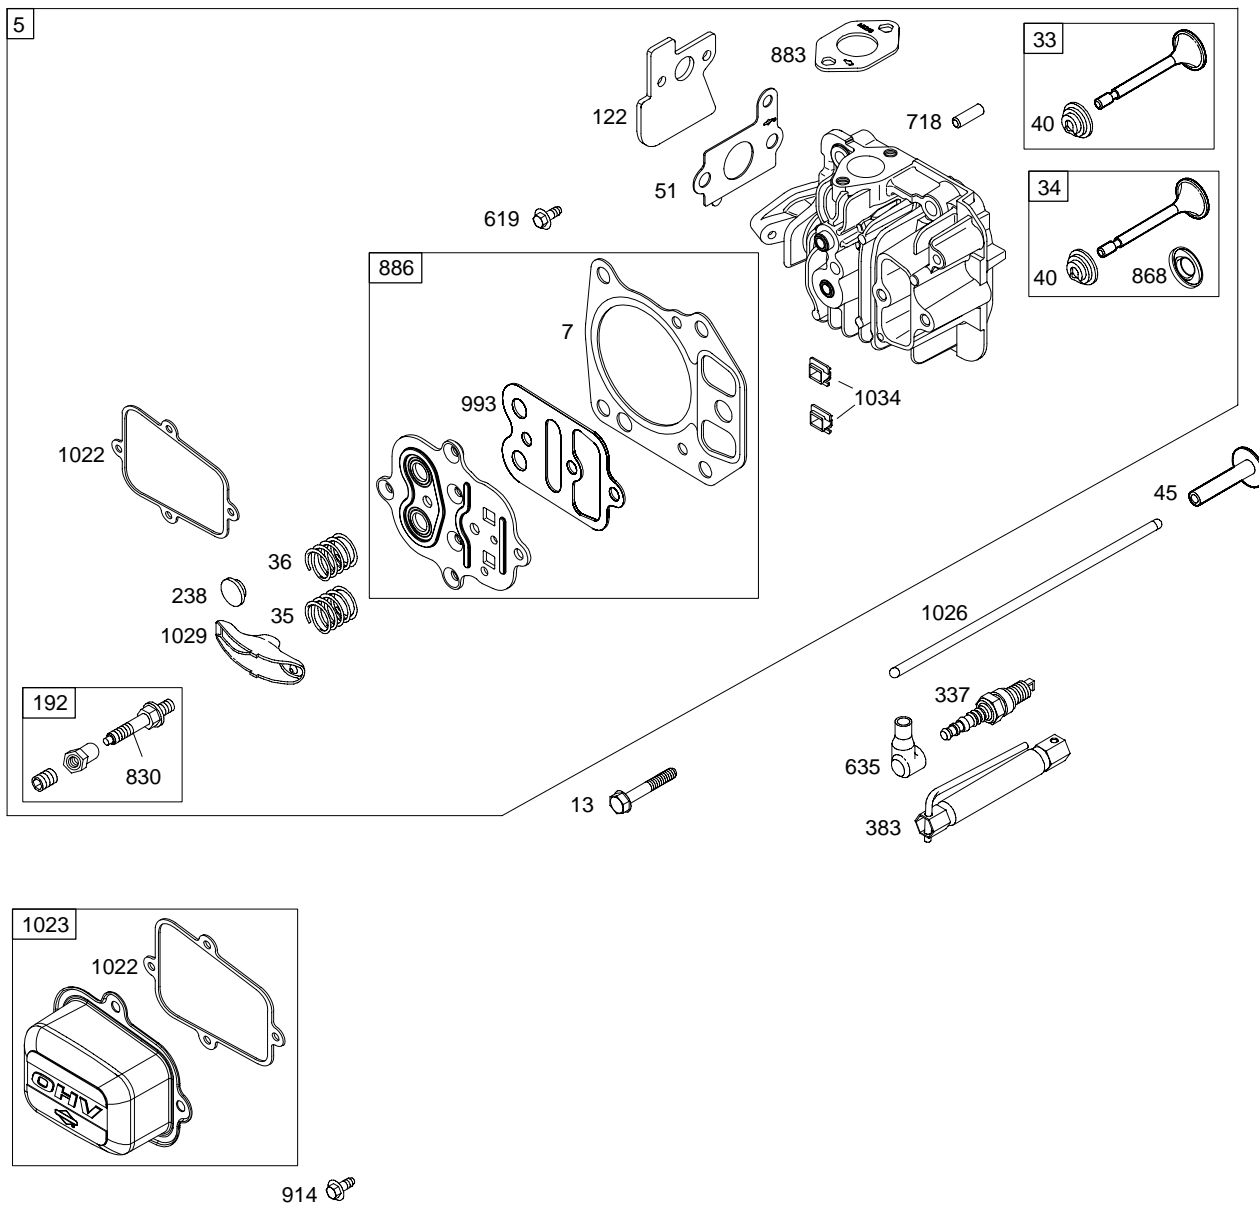

Illustrations cover a range of engines. Parts shown without corresponding text may not be used on your specific engine.
2143-3 Assemblies include all parts shown in frames.